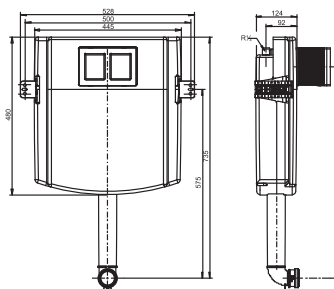

SANIT Conc. cistern INEO

Item number

95.720.00..0000

Product description

Concealed cistern INEO

with small access opening, front operated SANIT concealed cistern (CC-121-S-FO-2V-2C) with insulation against condensation, with dual flush (7.5-4.5 l / 4-2 l), factory setting 6 and 3 litres, button function transmitted to INEO flush valve via flexible cables, connection to push plate via turn-click connection, flush pipe bend with protection plug, SANIT fill valve Noise Class I, 2-piece R 1/2 angle valve connection set, protection box for access opening can be cut to size, with fixing brackets, without fastenings, packed in a box

Concealed cistern tested to DIN EN 14055, KIWA, Noise Class I

Accessories:

- adjustable flush reducer code no. 05.261.00..0000