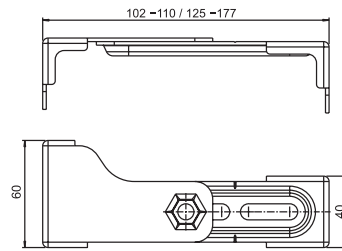

Casa Milano

17.257.00..T000

SANIT Wall brackets (pair)

Item number

17.257.00..T000

Product description

Wall brackets, in pairs
galvanised steel, adjustable, for installing elements onto a solid wall and for corner installation at any required angle, incl. fastenings, packed in pairs in a plastic bag